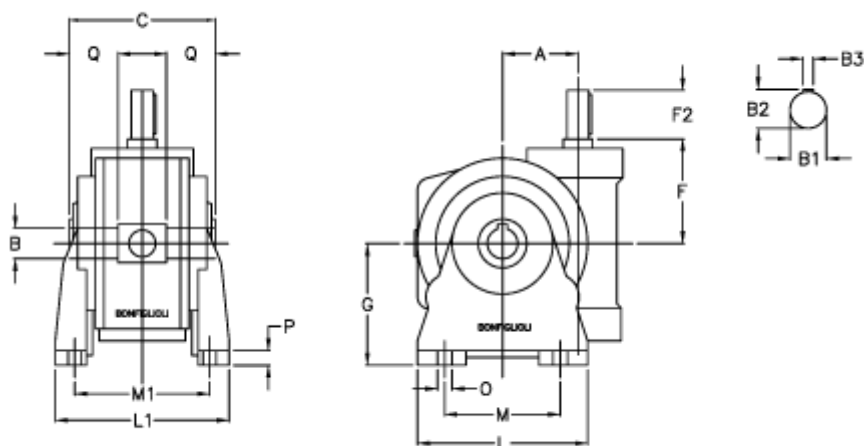

Article number: 3901044100300

Description: Worm gear with solid input shaft
VF 44V-100-HS

Measures

a	= 44.6	F2 = 30	Q = 24.5
B	= 18	g = 72	
B1	= 11	L = 90	
B2	= 12.5	L1 = 98	
B3	= 4	m = 52	
C	= 64	M1 = 81.0	
Description = VF 44V-xx-HS		O = 8.5	
F	= 54.0	P = 10	